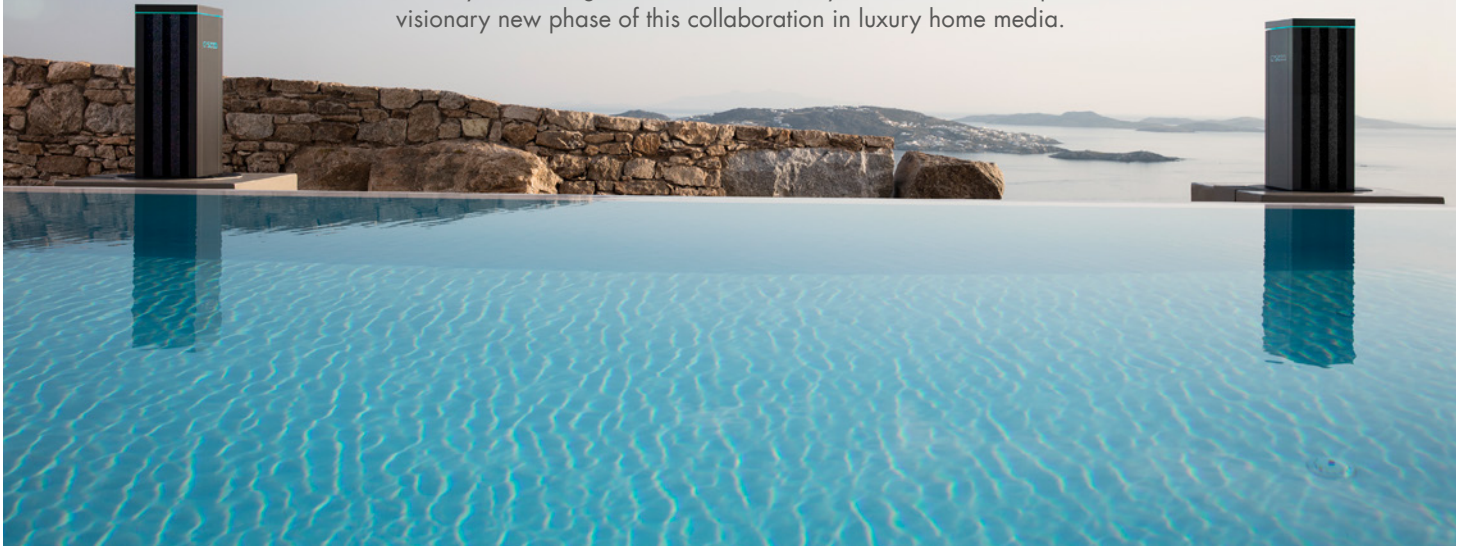

MAUNAKEA

CREATIONS

C/SEED

THE UNFOLDING TV

MAUNAKEA

THE PINNACLE OF HOME ENTERTAINMENT

Function, form, design and the ultimate luxury home cinema await at the push of a button. Recline in Island Prestige and rotate to face the screen – but not just any screen. C SEED M1 MicroLED TV magically rises from the floor and unfolds for your viewing pleasure, ready to swivel to the perfect angle.

THE STORY OF MAUNAKEA

L-Acoustics and C SEED first partnered in 2017 when L-Acoustics loudspeakers were embedded into C SEED Hyde 125 high end outdoor audio system. Maunakea represents a visionary new phase of this collaboration in luxury home media.

“Maunakea is another leap forward in our collaboration with C SEED and a much needed departure from the conventional, dark cinema room. Maunakea taps into a contemporary and vital desire to transform the living space into a more human-centered, multi-purpose entertainment, wellness, and social environment.”