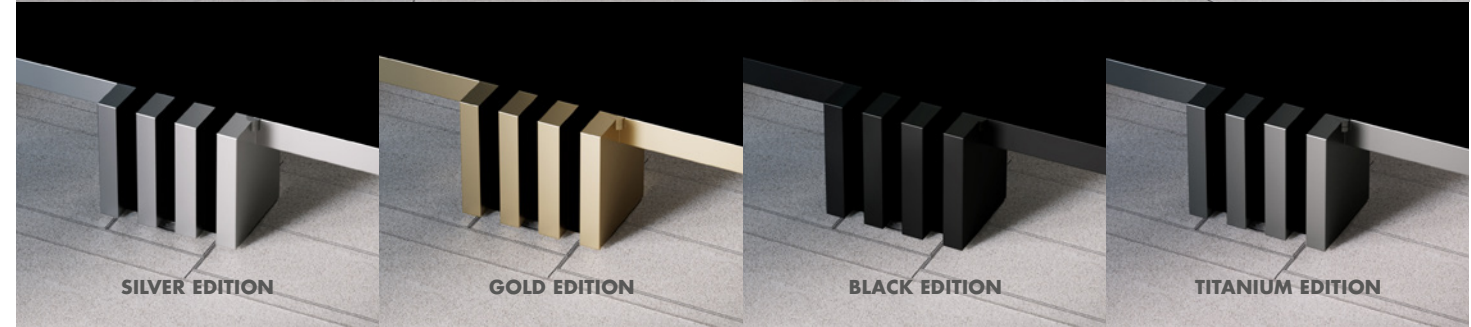

SILVER EDITION

GOLD EDITION

BLACK EDITION

TITANIUM EDITION