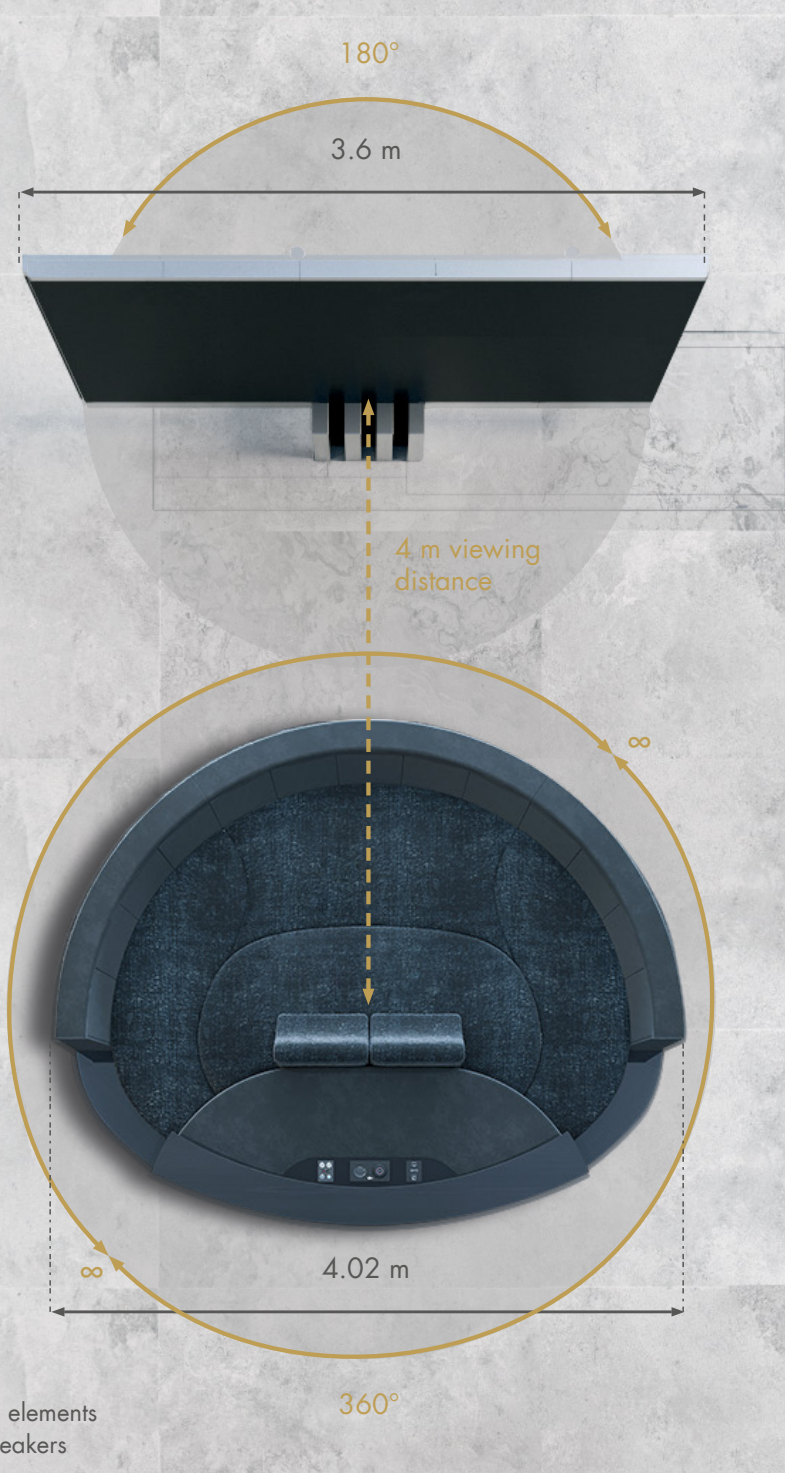

GOLD EDITION

BLACK EDITION

TITANIUM EDITION

180°

3.6 m

M1 TV

- 4K UHD
- 165 inch
- 1,000 nits brightness
- 64 billion colors
- Seamless MicroLED panels

4 m viewing distance

4.02 m

360°

ISLAND PRESTIGE

- 18.1 spatial audio
- Maximum SPL > 117 dB
- Removable ergonomic seating elements
- Concert-grade professional speakers

CREATIONS

C/SEED

THE UNFOLDING TV

L-Acoustics